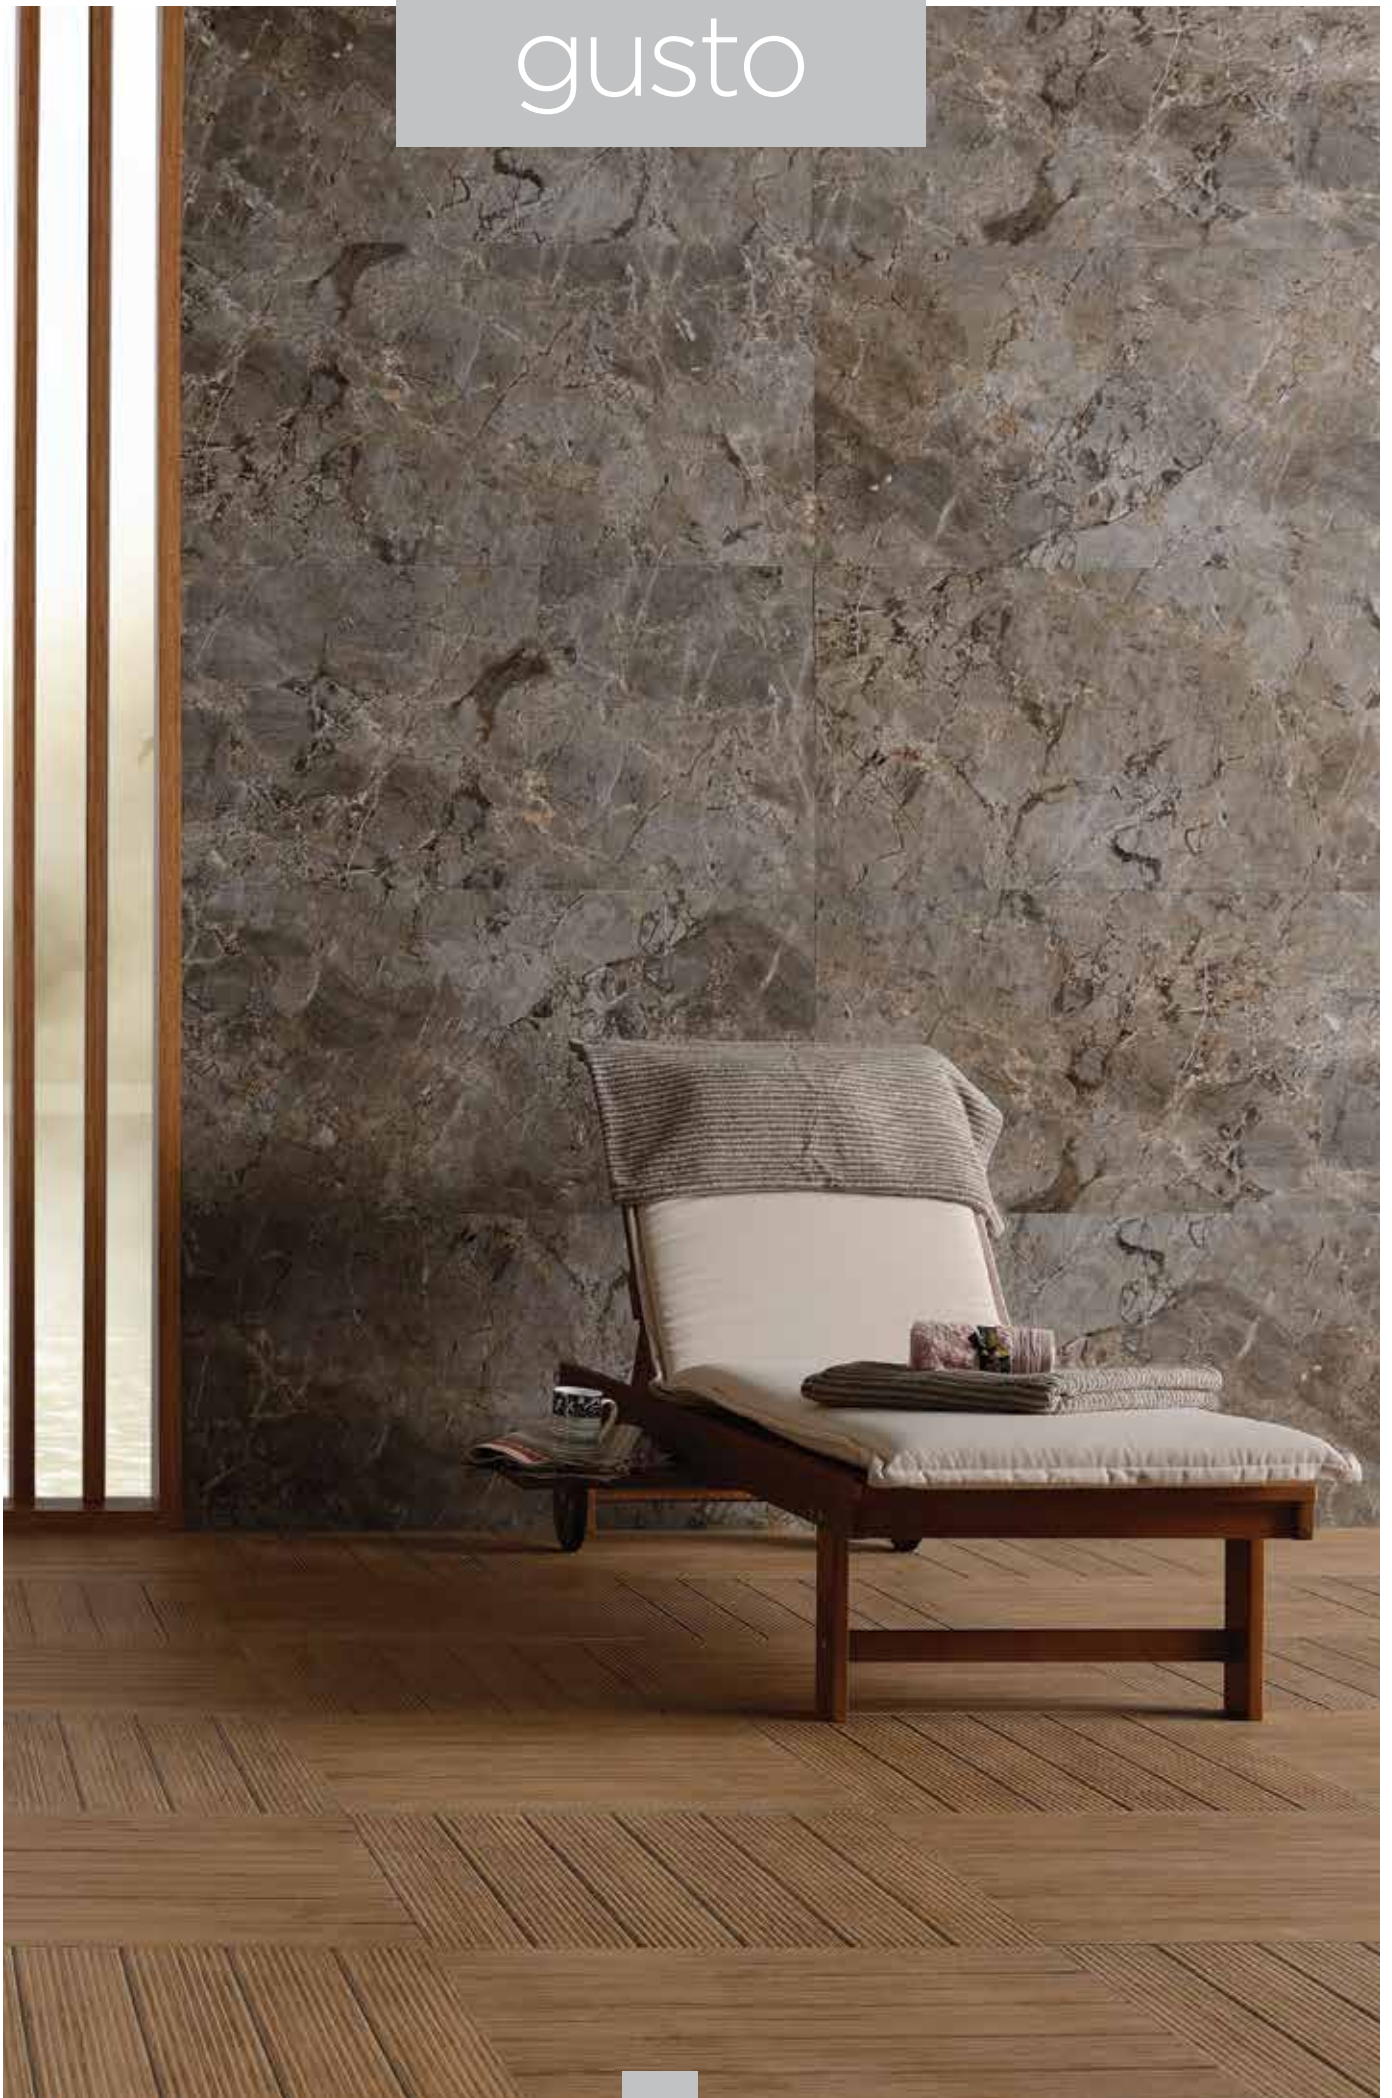

gusto

fibre

Lappato Full Lappato

Renk: | **Color:**
Gri | Grey
Kenar: | **Edge:**
Rektifiyeli | Rectified

60x120 cm
24"x48"

* Sadece lappato ürünlerde geçerlidir. | * It is only available for products with lappato treatments.