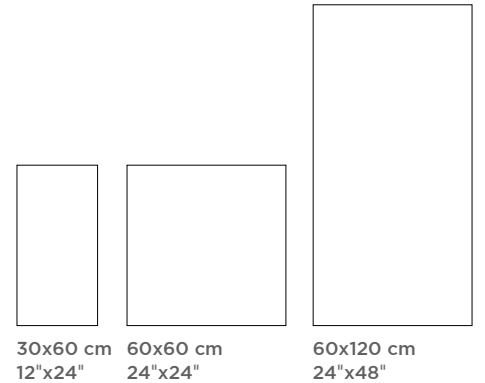

* Sadece mat ürünlerde geçerlidir. | * Only valid for matte products. | * Nur gültig für Produkte in matt.
* Valido solo per i prodotti opachi. | * Solo válido para productos mates. | * Только для изделий с матовой поверхностью.